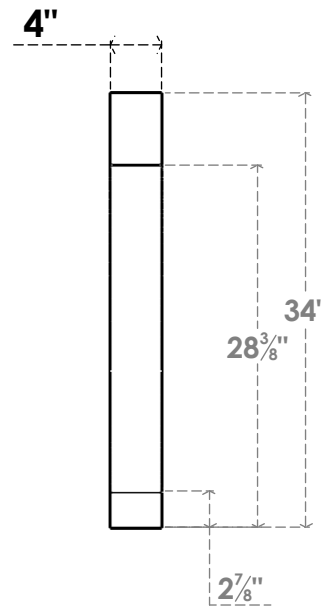

ITEM NUMBER: BRCPC040X26000X34000IMP

4"W X 26"D X 34"H IMPERIAL ARCHITECTURAL GRADE PVC CLOSED KNEE BRACE

SIDE PROFILE

FRONT PROFILE

ISOMETRIC

EKENA MILLWORK
2300 WEST MAIN ST.
CLARKSVILLE, TX 75426
TOLL FREE: 866-607-0453
WWW.EKENAMILLWORK.COM

NOTES

1. INSTALLATION TO BE COMPLETED IN ACCORDANCE WITH MANUFACTURER'S SPECIFICATIONS.
2. DRAWING MAY NOT BE TO SCALE
3. THIS DRAWING IS INTENDED FOR DESIGN AND PLANNING PURPOSES ONLY.
4. ALL INFORMATION CONTAINED HEREIN WAS CURRENT AT THE TIME OF DEVELOPMENT BUT MUST BE REVIEWED AND APPROVED BY THE PRODUCT MANUFACTURER TO BE CONSIDERED ACCURATE.
5. ARCHITECTURAL GRADE PVC PRODUCTS ARE MADE FROM EXPANDED CELLULAR PVC AND COME NATURALLY WHITE BUT MAY BE PAINTED