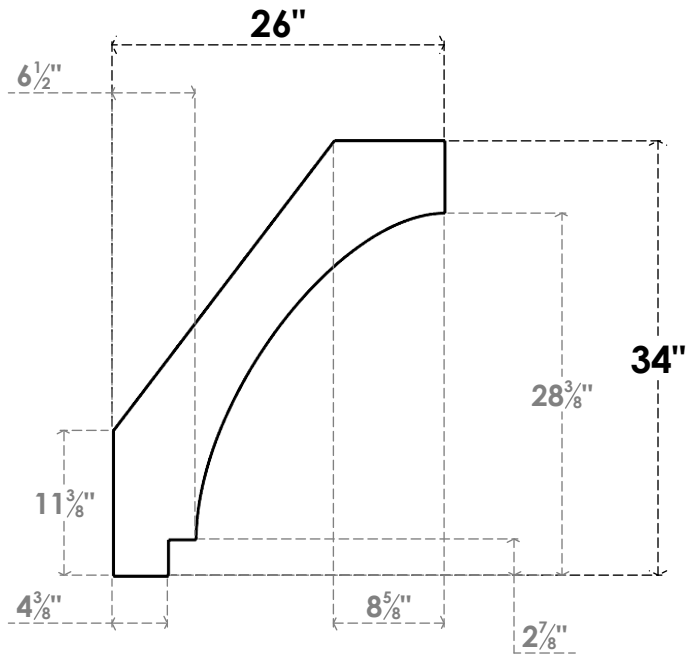

ITEM NUMBER: BRCPC040X26000X34000IMP

4"W X 26"D X 34"H IMPERIAL ARCHITECTURAL GRADE PVC CLOSED KNEE BRACE

SIDE PROFILE

FRONT PROFILE

ISOMETRIC

EKENA MILLWORK
2300 WEST MAIN ST.
CLARKSVILLE, TX 75426
TOLL FREE: 866-607-0453
WWW.EKENAMILLWORK.COM